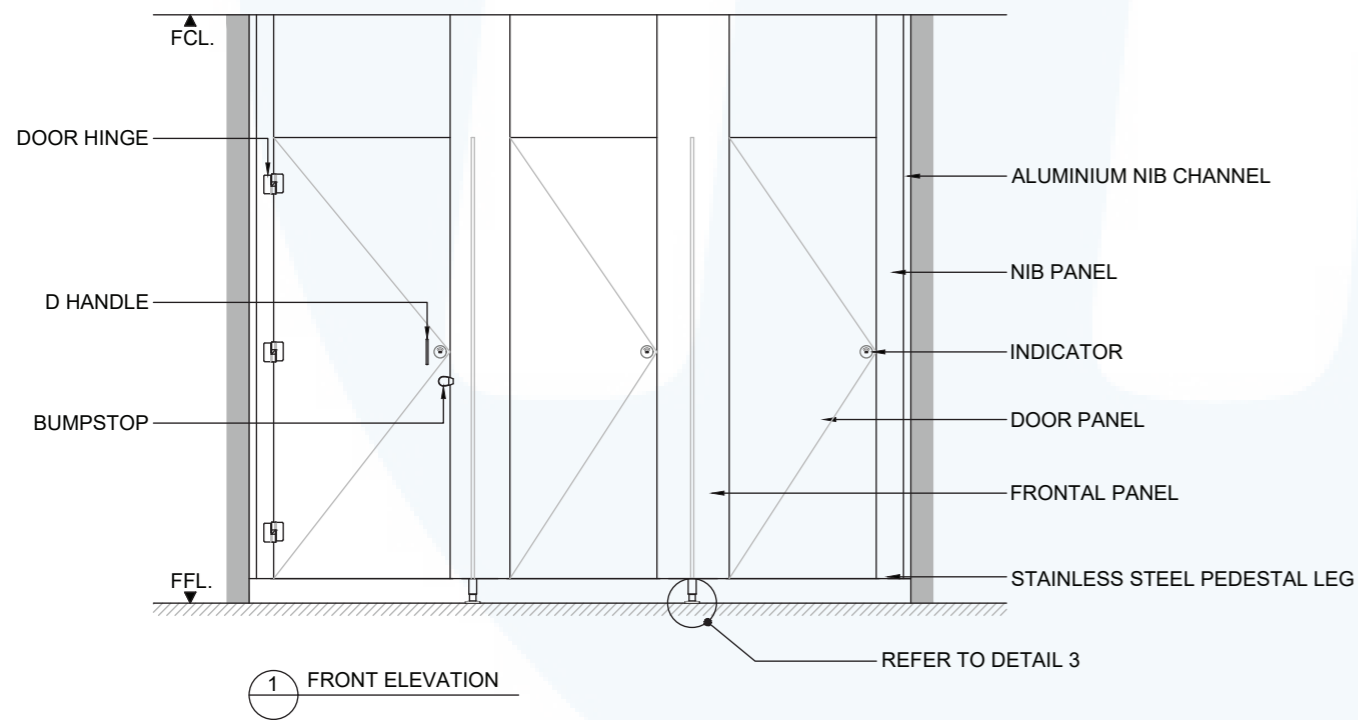

SYSTEM

TPI-RC: RECESSED PEDESTAL MOUNTED CEILING FIXED

MATERIAL AVAILABILITY

- 13mm Compact Laminate
- 18mm Laminated MR MDF
- 32mm Laminated MR MDF

w/ 18mm Divisions

NOTES:

ALL FIXINGS SCREWS ARE 304 GRADE STAINLESS STEEL

NOT TO SCALE

ALL DIMENSIONS ARE IN MILLIMETRES. FIGURED DIMENSIONS ARE NOMINAL ONLY. DO NOT SCALE OFF DRAWING. THIS DESIGN IS COPYRIGHT AND MAY NOT BE USED WITHOUT THE WRITTEN PERMISSION OF THE DESIGNER

DRAWING

TPI-RC DETAILED DESIGN

ISSUE / REVISION: 00

DWG NO.

TPI-RC

DATE DRAWN 23.2.22

DRAWN BY AW

APPROVED BY:

MGS

NOTE: This system can only be installed on a concrete slab