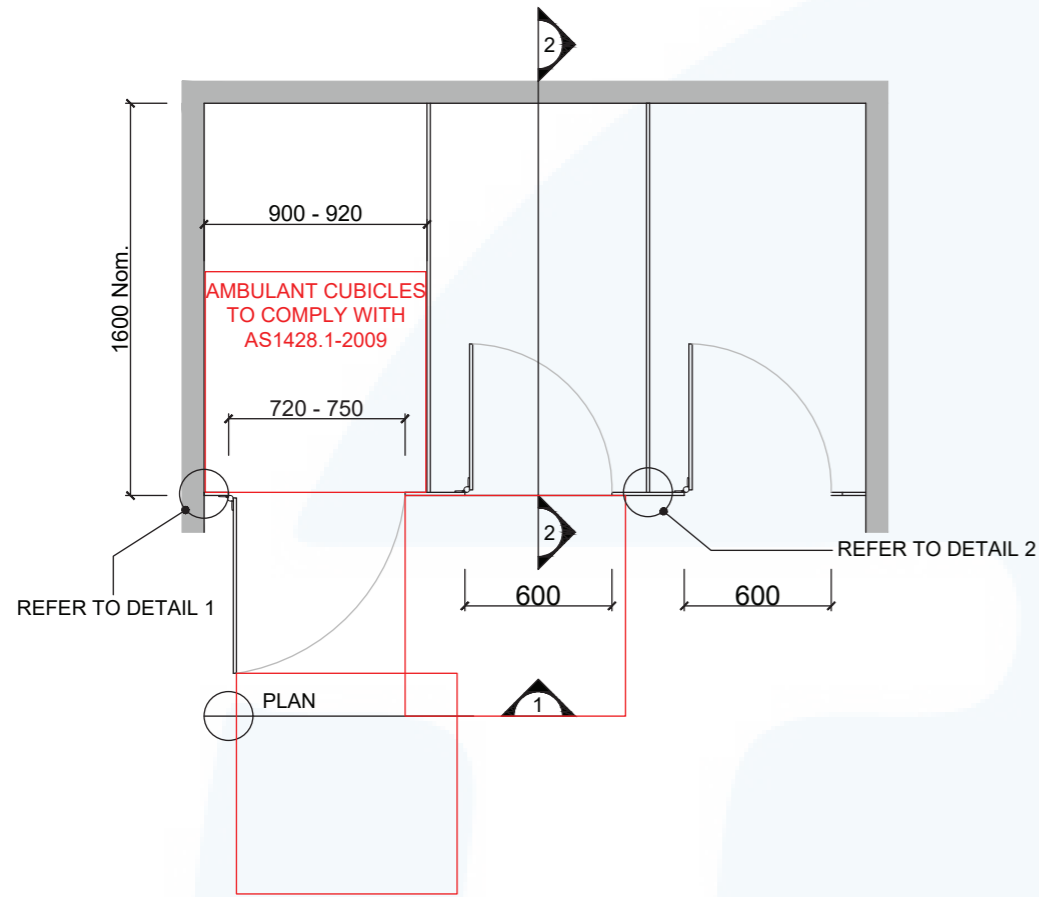

SYSTEM

TPI-RC: RECESSED PEDESTAL MOUNTED CEILING FIXED

MATERIAL AVAILABILITY

- 13mm Compact Laminate
- 18mm Laminated MR MDF
- 32mm Laminated MR MDF

w/ 18mm Divisions

NOTES:

ALL FIXINGS SCREWS ARE 304 GRADE STAINLESS STEEL

NOT TO SCALE

ALL DIMENSIONS ARE IN MILLIMETRES. FIGURED DIMENSIONS ARE NOMINAL ONLY. DO NOT SCALE OFF DRAWING. THIS DESIGN IS COPYRIGHT AND MAY NOT BE USED WITHOUT THE WRITTEN PERMISSION OF THE DESIGNER

DRAWING

TPI-RC DETAILED DESIGN

ISSUE / REVISION: 00

DWG NO.

TPI-RC

DATE DRAWN 23.2.22

DRAWN BY AW

APPROVED BY:

MGS

NOTE: This system can only be installed on a concrete slab