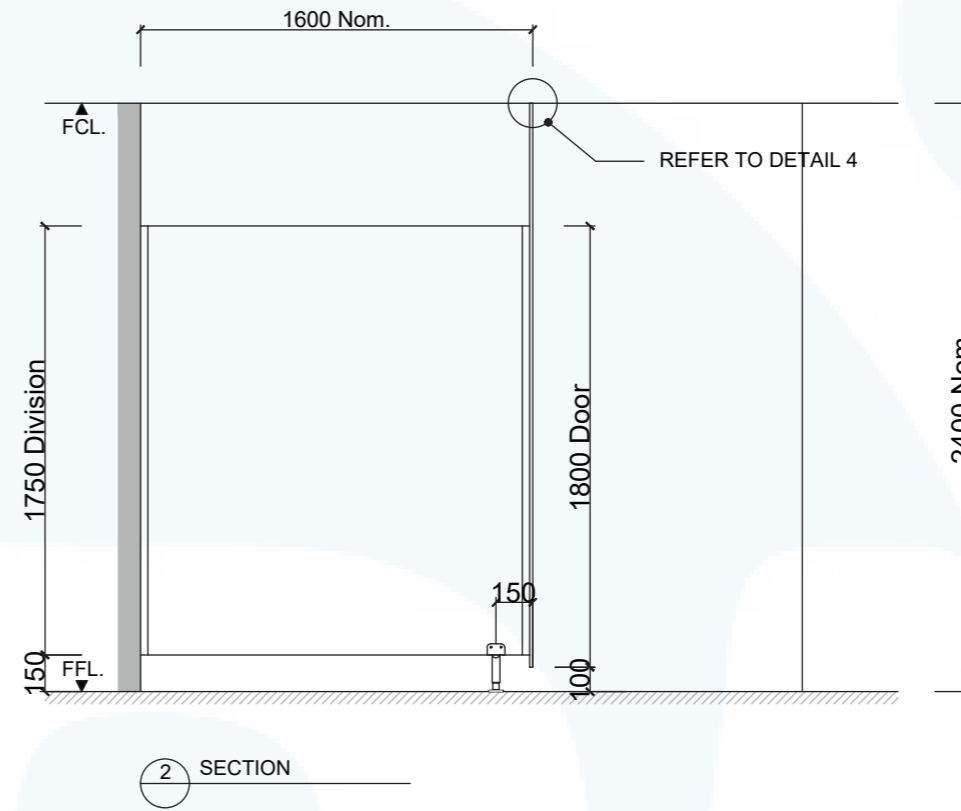

SYSTEM

TPI-RC: RECESSED PEDESTAL MOUNTED CEILING FIXED

MATERIAL AVAILABILITY

- 13mm Compact Laminate
- 18mm Laminated MR MDF
- 32mm Laminated MR MDF

w/ 18mm Divisions

NOTES:

ALL FIXINGS SCREWS ARE 304 GRADE STAINLESS STEEL

NOT TO SCALE

ALL DIMENSIONS ARE IN MILLIMETRES. FIGURED DIMENSIONS ARE NOMINAL ONLY. DO NOT SCALE OFF DRAWING. THIS DESIGN IS COPYRIGHT AND MAY NOT BE USED WITHOUT THE WRITTEN PERMISSION OF THE DESIGNER

DRAWING

TPI-RC DETAILED DESIGN

ISSUE / REVISION: 00

DWG NO.

TPI-RC

DATE DRAWN 23.2.22

DRAWN BY AW

APPROVED BY:

MGS

NOTE: This system can only be installed on a concrete slab