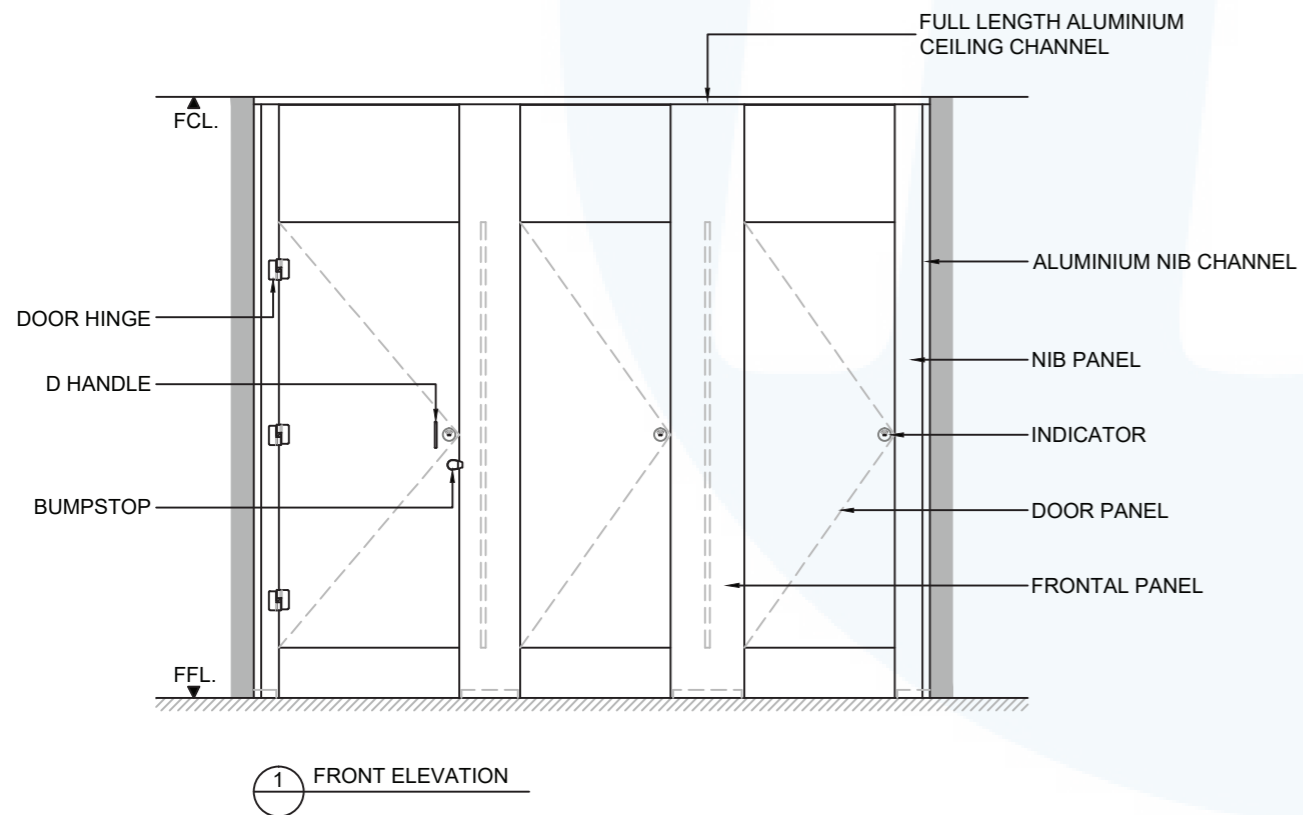

SYSTEM

TPI-FCo: FLOOR MOUNTED
CEILING FIXED

MATERIAL AVAILABILITY

- 13mm Compact Laminate

NOTES:

ALL FIXINGS SCREWS ARE 304
GRADE STAINLESS STEEL

NOT TO SCALE

ALL DIMENSIONS ARE IN
MILLIMETRES.
FIGURED DIMENSIONS ARE
NOMINAL ONLY. DO NOT SCALE
OFF DRAWING. THIS DESIGN IS
COPYRIGHT AND MAY NOT BE
USED WITHOUT THE WRITTEN
PERMISSION OF THE DESIGNER

DRAWING

TPI-FCo DETAILED DESIGN

ISSUE / REVISION: 02

DWG NO.

TPI-FCo

DATE DRAWN 10.5.16

DRAWN BY PB

APPROVED BY:

MGS