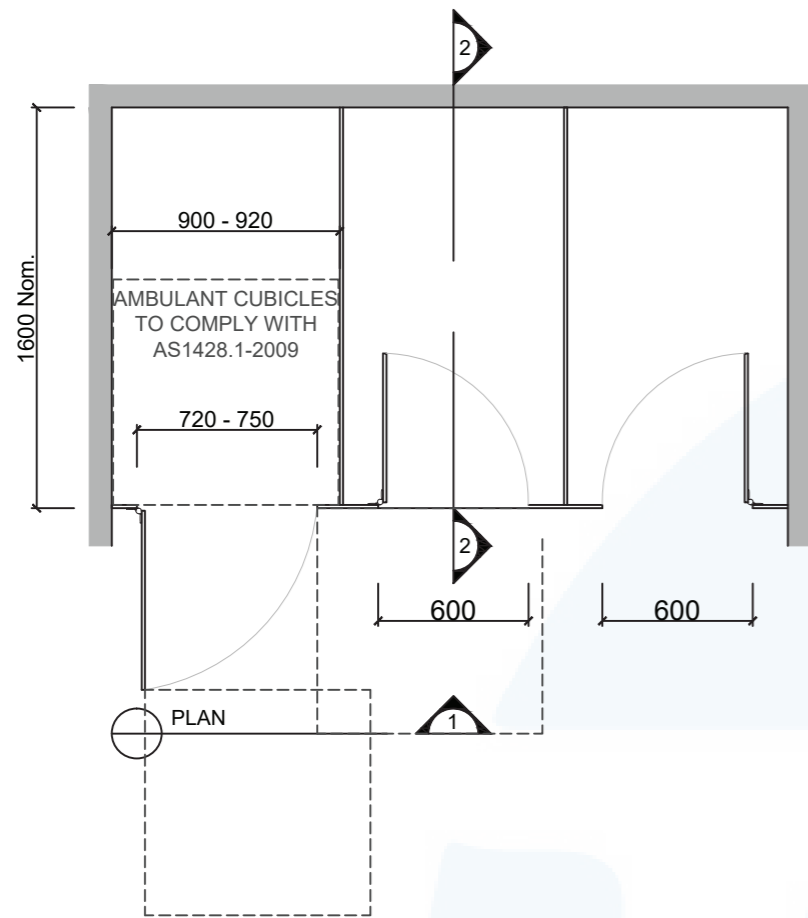

2 SECTION

GRID CEILINGS MUST BE CHANNEL FIXED ONLY