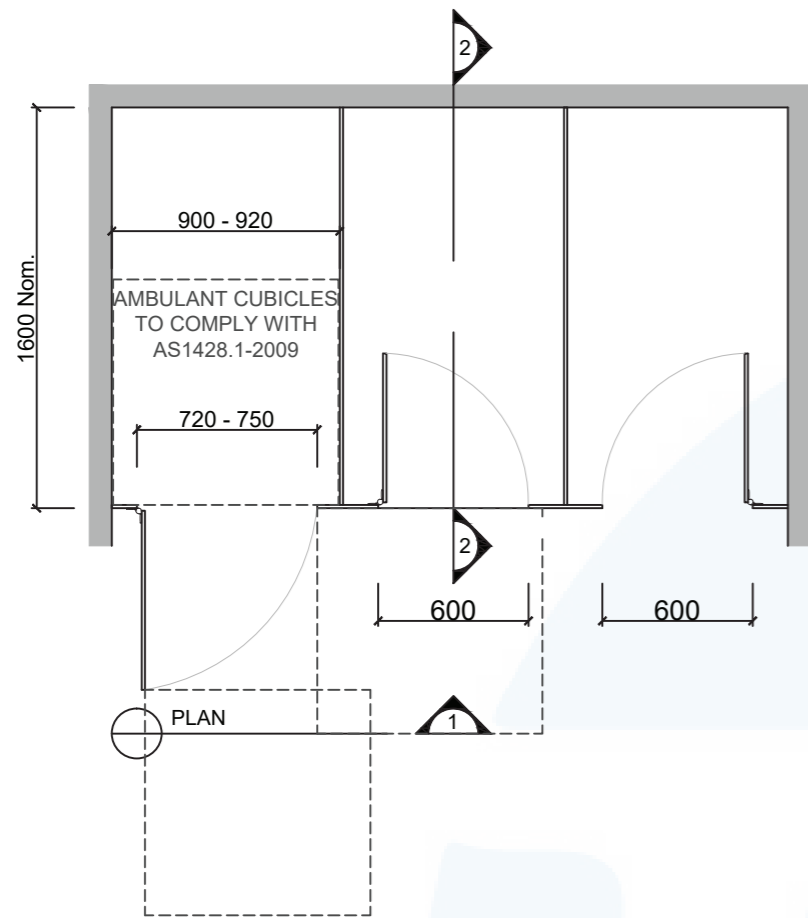

PRODUCT DETAILS

TOILET CUBICLE – FLOOR MOUNTED CEILING FIXED (FC)

FC-O CHANNEL FIXED
(ALUMINIUM AT CEILING JOINT)

FC-A ANGLE FIXED
(CEILING FIXINGS DISCREET)

The FC is one of the sturdiest systems TPI offers. Anchored by a single frontal running from floor to ceiling, with no panel or hardware joints, it's durability makes it eminently suited to weathering the daily bumps and knocks of a high volume environment. When the FC goes up it stays up.

The FC is anchored directly to the floor so only available in our compact laminate. The FC is a favourite within TPI's classic, performance and prestige ranges.

Available as Supply & Install.

Available as Supply only (channel fixed only)

How to Specify TPI's Displayed Configuration

TPI FC13CL Floor Mounted Ceiling Fixed in 13mm Compact Laminate. Option with Modulux® Total Privacy Solution. Door Furniture to be Metlam Xcel series. Aluminium to be Square Clear Anodised. Screw fixing.

Additional Information

Standard Dimensions	Height: Up to 3000mm maximum Depth: 1600mm nominal Frontal: 180mm minimum (w) Doors: 1700mm (h) x 595mm (w) – 600mm opening Ambulant Doors: 1700mm (h) x 720-750mm (w) Floor Clearance: 200mm
Ceiling Fixing	FCo – Channel Fixed (aluminium channel visible at ceiling joint) FCa – Angle Fixed (fixings discreet)
Material Options	13mm Compact Laminate
Privacy Edge (optional)	TPI's patented Modulux® Total Privacy Solution for the ultimate in cubicle privacy (available only on 13mm Compact Laminate).
Door Furniture	Metlam® Xcel series (standard) Metlam® Designer Series Black (optional) Novas Pinnacle (optional) Metlam® 300 (optional)
Aluminium Profile	Square Clear Anodised Square Powdercoated