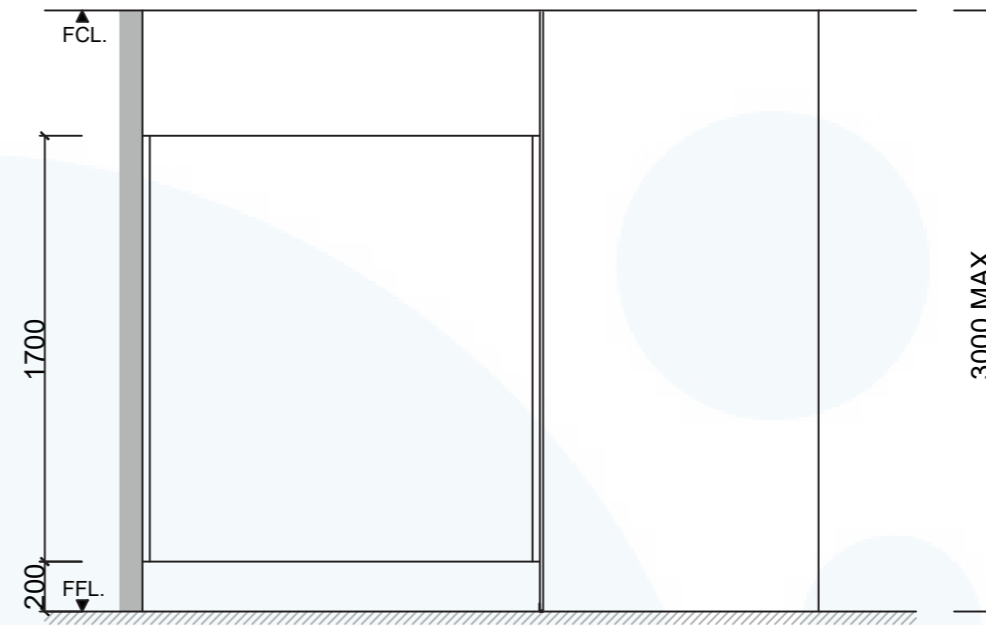

Additional Information

Standard Dimensions	Height: Up to 3000mm maximum Depth: 1600mm nominal Frontal: 180mm minimum (w) Doors: 1700mm (h) x 595mm (w) – 600mm opening Ambulant Doors: 1700mm (h) x 720-750mm (w) Floor Clearance: 200mm
Ceiling Fixing	FCo – Channel Fixed (aluminium channel visible at ceiling joint) FCa – Angle Fixed (fixings discreet)
Material Options	13mm Compact Laminate
Privacy Edge (optional)	TPI's patented Modulux® Total Privacy Solution for the ultimate in cubicle privacy (available only on 13mm Compact Laminate).
Door Furniture	Metlam® Xcel series (standard) Metlam® Designer Series Black (optional) Novas Pinnacle (optional) Metlam® 300 (optional)
Aluminium Profile	Square Clear Anodised Square Powdercoated