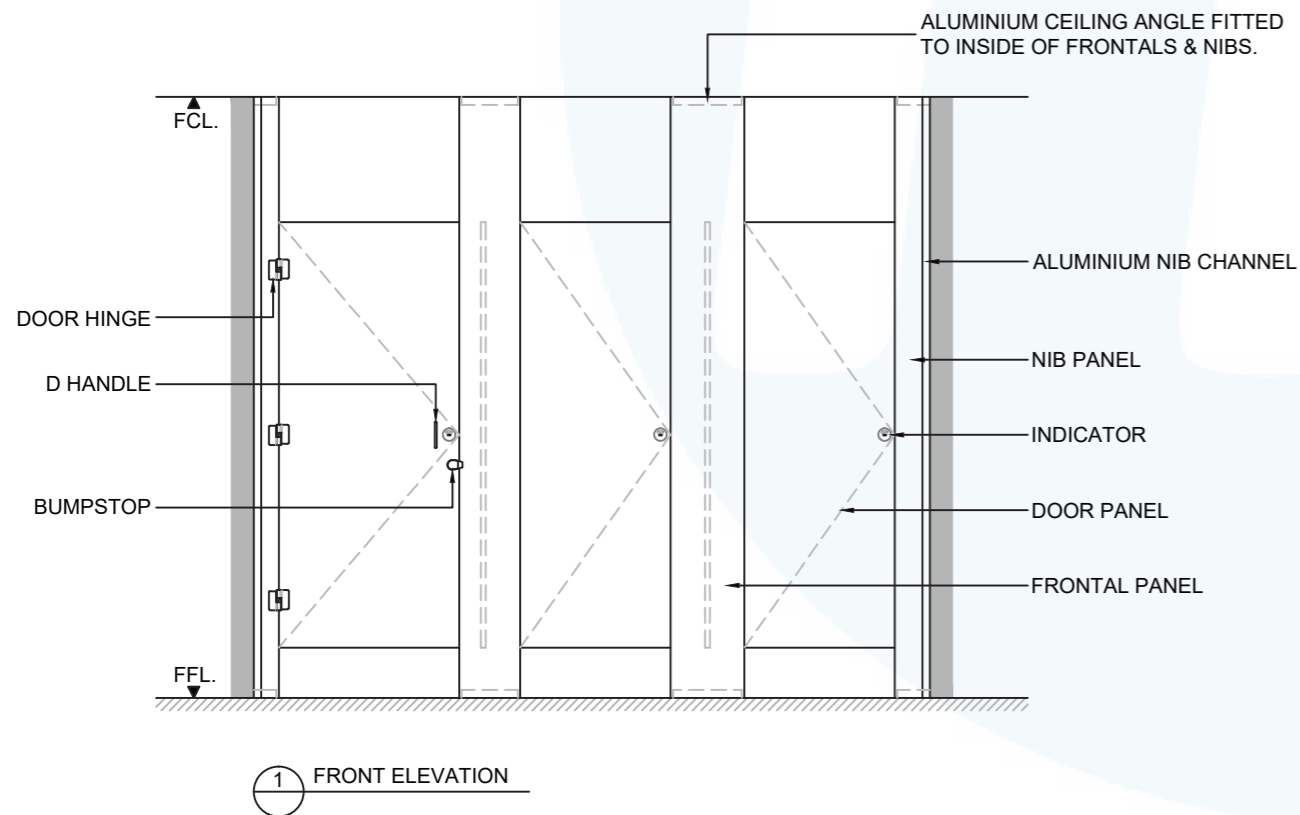

SYSTEM

TPI-FCa: FLOOR MOUNTED
CEILING FIXED

MATERIAL AVAILABILITY

- 13mm Compact Laminate

NOTES:

ALL FIXINGS SCREWS ARE 304 GRADE STAINLESS STEEL

NOT TO SCALE

ALL DIMENSIONS ARE IN MILLIMETRES.
FIGURED DIMENSIONS ARE NOMINAL ONLY. DO NOT SCALE OFF DRAWING. THIS DESIGN IS COPYRIGHT AND MAY NOT BE USED WITHOUT THE WRITTEN PERMISSION OF THE DESIGNER

DRAWING

TPI-FCa DETAILED DESIGN

ISSUE / REVISION: 02

DWG NO.

TPI-FCa

DATE DRAWN 10.5.16

DRAWN BY PB

APPROVED BY:

MGS