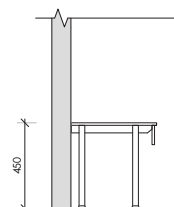

- Full panels
- Full panels with slotted grooves
- Slats

Nuvex - 19mm

- Full panels
- Full panels with slotted grooves
- Slats

Timber - 19mm x 86mm OR 19mm x 136mm

- Slats

Available as Supply & Install.

Available as Supply only.

How to Specify TPI's Recommended Configuration

TPI Bracket Mounted Wall Fixed Bench Seat with apron in 13mm compact laminate with slats. Brackets to have sable black powder coat. Screw fixing.

TPI Plan
Solid