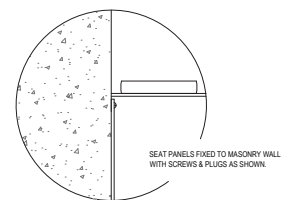

TPI Fixing Detail NTS