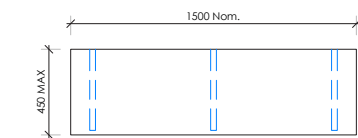

TPI Plan
Solid