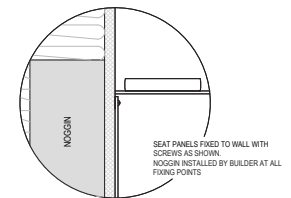

How to Specify TPI's Recommended Configuration

TPI Bracket Mounted Wall Fixed Bench Seat with apron in 13mm compact laminate with slats. Brackets to have sable black powder coat. Screw fixing.

TPI Plan
Solid

TPI Elevation
Pedestal Mounted
Wall Fixed (With Apron)

TPI Elevation
Pedestal Mounted
Wall Fixed (Without Apron)

TPI Fixing Detail NTS

TPI Plan
Slotted Grooves

TPI Elevation
Bracket Mounted
Wall Fixed (With Apron)

TPI Elevation
Bracket Mounted
Wall Fixed (Without Apron)

TPI Fixing Detail NTS

TPI Plan
Slats