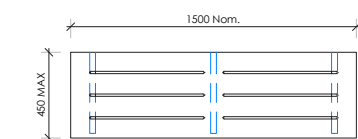

- Full panels
- Full panels with slotted grooves
- Slats

Nuvex - 19mm

- Full panels
- Full panels with slotted grooves
- Slats

Timber - 19mm x 86mm OR 19mm x 136mm

- Slats

Available as Supply & Install.

Available as Supply only.

How to Specify TPI's Recommended Configuration

TPI Bracket Mounted Wall Fixed Bench Seat with apron in 13mm compact laminate with slats. Brackets to have sable black powder coat. Screw fixing.

TPI Plan
Solid

TPI Elevation
Pedestal Mounted
Wall Fixed (With Apron)

TPI Elevation
Pedestal Mounted
Wall Fixed (Without Apron)

TPI Fixing Detail NTS

TPI Plan
Slotted Grooves

TPI Elevation
Bracket Mounted
Wall Fixed (With Apron)