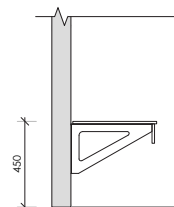

How to Specify TPI's Recommended Configuration

TPI Bracket Mounted Wall Fixed Bench Seat with apron in 13mm compact laminate with slats. Brackets to have sable black powder coat. Screw fixing.

TPI Plan
Solid

TPI Elevation
Pedestal Mounted
Wall Fixed (With Apron)

TPI Elevation
Pedestal Mounted
Wall Fixed (Without Apron)

TPI Fixing Detail NTS

TPI Plan
Slotted Grooves

TPI Elevation
Bracket Mounted
Wall Fixed (With Apron)

TPI Elevation
Bracket Mounted
Wall Fixed (Without Apron)

TPI Fixing Detail NTS

TPI Plan
Slats