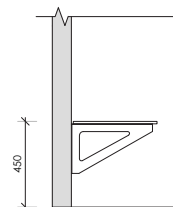

How to Specify TPI's Recommended Configuration

TPI Bracket Mounted Wall Fixed Bench Seat with apron in 13mm compact laminate with slats. Brackets to have sable black powder coat. Screw fixing.

TPI Plan
Solid

TPI Elevation
Pedestal Mounted
Wall Fixed (With Apron)

TPI Elevation
Pedestal Mounted
Wall Fixed (Without Apron)

TPI Fixing Detail NTS

TPI Plan
Slotted Grooves

TPI Elevation
Bracket Mounted
Wall Fixed (With Apron)

TPI Elevation
Bracket Mounted
Wall Fixed (Without Apron)

TPI Fixing Detail NTS

TPI Plan
Slats