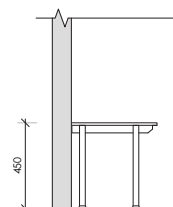

- Full panels
- Full panels with slotted grooves
- Slats

Nuvex - 19mm

- Full panels
- Full panels with slotted grooves
- Slats

Timber - 19mm x 86mm OR 19mm x 136mm

- Slats

Available as Supply & Install.

Available as Supply only.

How to Specify TPI's Recommended Configuration

TPI Bracket Mounted Wall Fixed Bench Seat with apron in 13mm compact laminate with slats. Brackets to have sable black powder coat. Screw fixing.

TPI Plan
Solid

TPI Elevation
Pedestal Mounted
Wall Fixed (With Apron)

TPI Elevation
Pedestal Mounted
Wall Fixed (Without Apron)

TPI Fixing Detail NTS

TPI Plan
Slotted Grooves

TPI Elevation
Bracket Mounted
Wall Fixed (With Apron)