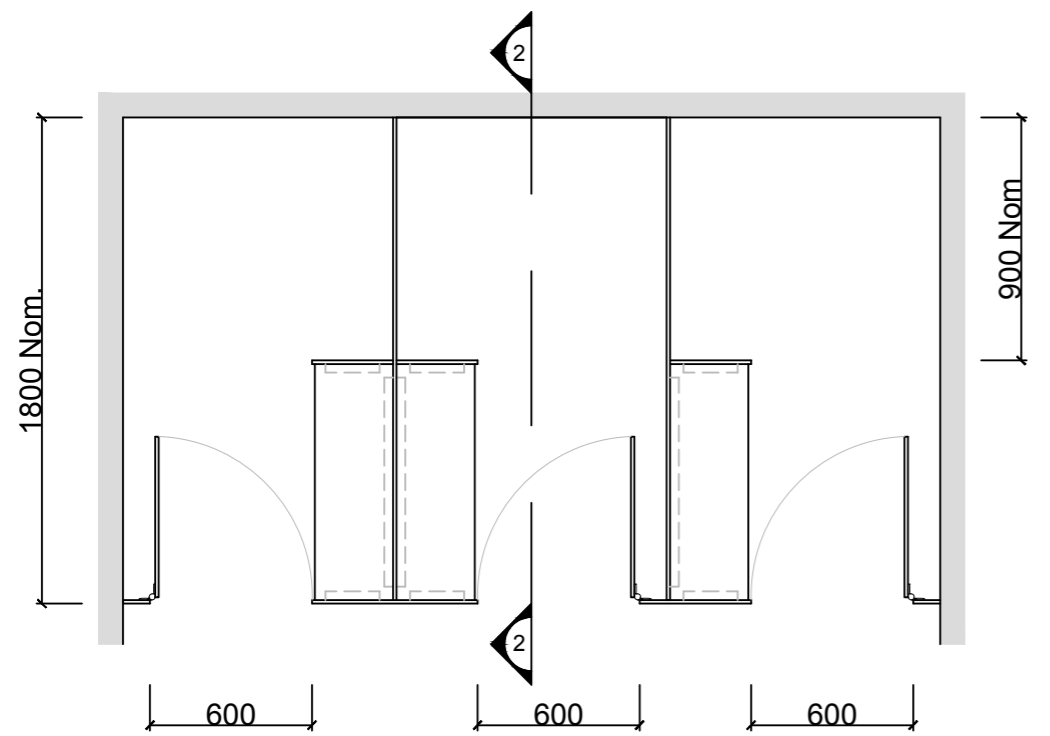

PRODUCT DETAILS

SHOWER – CEILING SUSPENDED FLOATING BASE (CS-S)

CS cubicles are an enduring classic in TPI's range, desirable for their appearance to float above your featured floor in defiance of gravity. Underpinning their light touch, TPI's superior engineering means our CS cubicles remain solid, ridged and sturdy, long into the future. By avoiding floor connections the CS cubicle eliminates dirt traps and mop detritus ensuring a pleasant and airy environment. Easy to clean also means lower maintenance costs.

Available as Supply & Install only.

How to Specify TPI's Recommended Configuration

TPI CS-S-13CL-Ceiling Suspended Floating Base Shower with shower seat/shelf and splash nib in 13mm Compact Laminate. Door Furniture to be Metlam Xcel series. Aluminium to be Square Clear Anodised. Screw Fixing.

Additional Information

Standard Dimensions	Height: 3000mm (maximum) Depth: 1800mm nominal Frontal: 300mm minimum (w) Doors: 1700mm (h) x 595mm (w) – 600mm opening Ambulant Doors: 1700 mm (h) x 720-750mm (w) Shower Seat: 300mm x 900mm nominal Splash Nib: 300mm x 1700mm nominal Floor Clearance: 200mm
Material Options	13mm Compact Laminate
Privacy Edge (optional)	TPI's patented Modulux® Total Privacy Solution for the ultimate in cubicle privacy.
Door Furniture	Metlam® Xcel series (standard) Metlam® Xcel series Black (optional) Novas Pinnacle (optional) Novas Ultima (optional) Metlam® 300 (optional)
Aluminium Profile	Square Clear Anodised Square Powdercoated

1 FRONT ELEVATION

2 SECTION

SYSTEM

TPI-CS-S: CEILING SUSPENDED
- SHOWER

MATERIAL AVAILABILITY

- 13mm Compact Laminate

NOTES:

ALL FIXINGS SCREWS ARE 304
GRADE STAINLESS STEEL