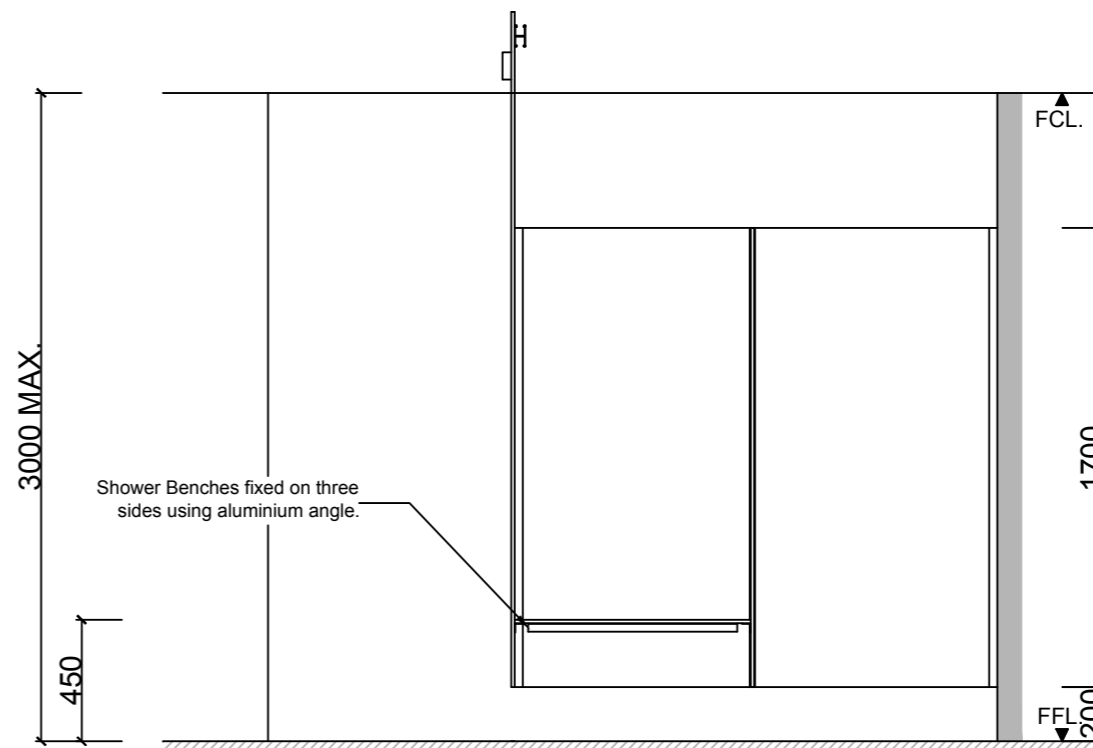

PRODUCT DETAILS

SHOWER – CEILING SUSPENDED FLOATING BASE (CS-S)

CS cubicles are an enduring classic in TPI's range, desirable for their appearance to float above your featured floor in defiance of gravity. Underpinning their light touch, TPI's superior engineering means our CS cubicles remain solid, ridged and sturdy, long into the future. By avoiding floor connections the CS cubicle eliminates dirt traps and mop detritus ensuring a pleasant and airy environment. Easy to clean also means lower maintenance costs.

Available as Supply & Install only.

How to Specify TPI's Recommended Configuration

TPI CS-S-13CL-Ceiling Suspended Floating Base Shower with shower seat/shelf and splash nib in 13mm Compact Laminate. Door Furniture to be Metlam Xcel series. Aluminium to be Square Clear Anodised. Screw Fixing.

Additional Information

Standard Dimensions	Height: 3000mm (maximum) Depth: 1800mm nominal Frontal: 300mm minimum (w) Doors: 1700mm (h) x 595mm (w) – 600mm opening Ambulant Doors: 1700 mm (h) x 720-750mm (w) Shower Seat: 300mm x 900mm nominal Splash Nib: 300mm x 1700mm nominal Floor Clearance: 200mm
Material Options	13mm Compact Laminate
Privacy Edge (optional)	TPI's patented Modulux® Total Privacy Solution for the ultimate in cubicle privacy.
Door Furniture	Metlam® Xcel series (standard) Metlam® Xcel series Black (optional) Novas Pinnacle (optional) Novas Ultima (optional) Metlam® 300 (optional)
Aluminium Profile	Square Clear Anodised Square Powdercoated

1 FRONT ELEVATION

2 SECTION

SYSTEM

TPI-CS-S: CEILING SUSPENDED
- SHOWER

MATERIAL AVAILABILITY

- 13mm Compact Laminate

NOTES:

ALL FIXINGS SCREWS ARE 304
GRADE STAINLESS STEEL