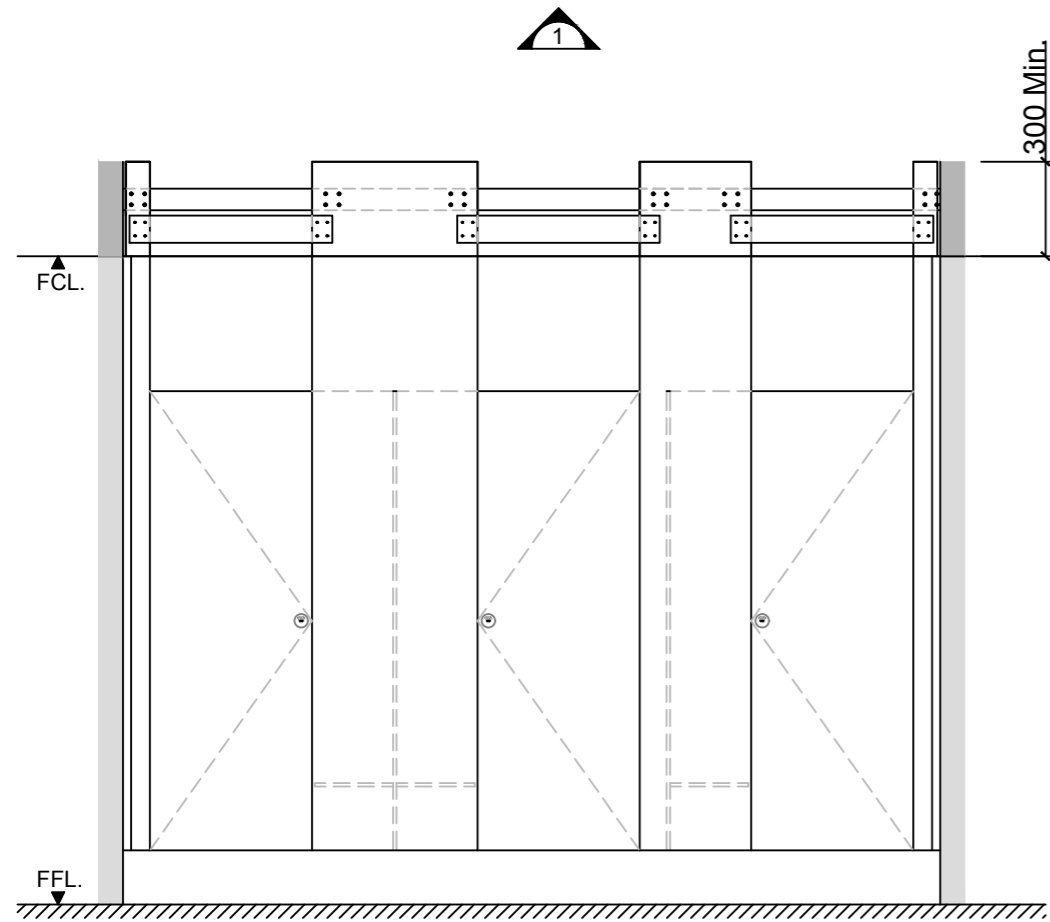

PRODUCT DETAILS

SHOWER – CEILING SUSPENDED FLOATING BASE (CS-S)

CS cubicles are an enduring classic in TPI's range, desirable for their appearance to float above your featured floor in defiance of gravity. Underpinning their light touch, TPI's superior engineering means our CS cubicles remain solid, ridged and sturdy, long into the future. By avoiding floor connections the CS cubicle eliminates dirt traps and mop detritus ensuring a pleasant and airy environment. Easy to clean also means lower maintenance costs.

Available as Supply & Install only.

How to Specify TPI's Recommended Configuration

TPI CS-S-13CL-Ceiling Suspended Floating Base Shower with shower seat/shelf and splash nib in 13mm Compact Laminate. Door Furniture to be Metlam Xcel series. Aluminium to be Square Clear Anodised. Screw Fixing.

Additional Information

Standard Dimensions	Height: 3000mm (maximum) Depth: 1800mm nominal Frontal: 300mm minimum (w) Doors: 1700mm (h) x 595mm (w) – 600mm opening Ambulant Doors: 1700 mm (h) x 720-750mm (w) Shower Seat: 300mm x 900mm nominal Splash Nib: 300mm x 1700mm nominal Floor Clearance: 200mm
Material Options	13mm Compact Laminate
Privacy Edge (optional)	TPI's patented Modulux® Total Privacy Solution for the ultimate in cubicle privacy.
Door Furniture	Metlam® Xcel series (standard) Metlam® Xcel series Black (optional) Novas Pinnacle (optional) Novas Ultima (optional) Metlam® 300 (optional)
Aluminium Profile	Square Clear Anodised Square Powdercoated

1 FRONT ELEVATION

2 SECTION

SYSTEM

TPI-CS-S: CEILING SUSPENDED
- SHOWER

MATERIAL AVAILABILITY

- 13mm Compact Laminate

NOTES:

ALL FIXINGS SCREWS ARE 304
GRADE STAINLESS STEEL