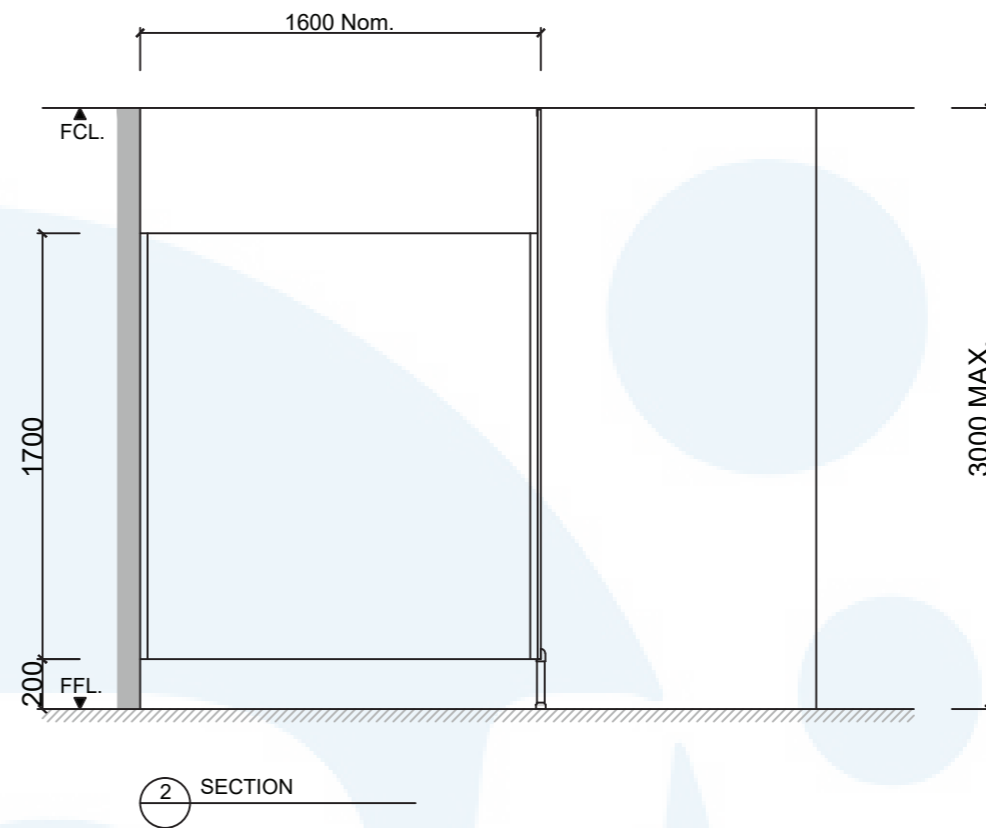

GRID CEILINGS MUST BE CHANNEL FIXED ONLY