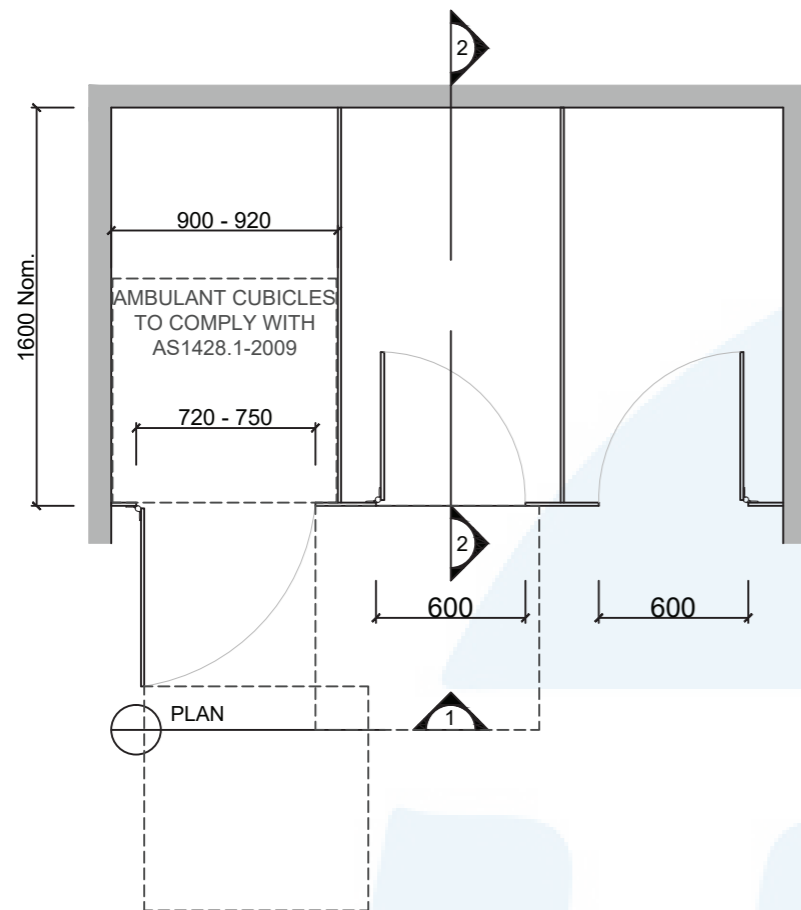

Additional Information

Standard Dimensions	Height: Up to 3000mm maximum Depth: 1600mm nominal Frontal: 200mm minimum (w) for structural integrity Doors: 1700mm (h) x 595mm (w) – 600mm opening Ambulant Doors: 1700 (h) x 720-750 (w) Floor Clearance: 200mm
Ceiling Fixing	PCa – Angle Fixed (fixings discreet) PCo – Continuous Channel (aluminium channel visible at ceiling joint)
Material Options	13mm Compact Laminate 18mm Decorated HMR P/Board 33mm Decorated HMR P/Board with 18mm divisions 18mm Timber Veneer 32mm Timber Veneer with 18mm divisions 12mm Laminated Acrylic (door only)
Pedestal Legs	Standard 200mm Stainless Steel leg (d 32mm) 100mm Aluminium leg (d 32mm) 200mm Slim-line Aluminium leg (d 24mm)
Privacy Edge (optional)	TPI's patented Modulux® Total Privacy Solution for the ultimate in cubicle privacy (available only on 13mm Compact Laminate).
Door Furniture	Metlam® Xcel series (standard) Metlam® Designer Series Black (optional) Novas Pinnacle (optional) Metlam® 300 (optional) Allgood Modric (optional 33mm board only)
Aluminium Profile	Square Clear Anodised Square Powdercoated

MGS

SYSTEM

TPI-PCo: PEDESTAL MOUNTED & CEILING FIXED w/ FULL LENGTH ALUMINIUM CEILING CHANNEL

MATERIAL AVAILABILITY

- 13mm Compact Laminate
- 18mm Laminated MR MDF
- 18mm Timber Veneer
- 32mm Laminated MR MDF w/ 18mm Divisions
- 32mm Timber Veneer w/ 18mm Divisions

NOTES:

ALL FIXINGS SCREWS ARE 304 GRADE STAINLESS STEEL

NOT TO SCALE

ALL DIMENSIONS ARE IN MILLIMETRES. FIGURED DIMENSIONS ARE NOMINAL ONLY. DO NOT SCALE OFF DRAWING. THIS DESIGN IS COPYRIGHT AND MAY NOT BE USED WITHOUT THE WRITTEN PERMISSION OF THE DESIGNER

DRAWING

TPI-PCo DETAILED DESIGN

ISSUE / REVISION: 02
DWG NO.

TPI-PCo
DATE DRAWN 10.5.16
DRAWN BY PB

APPROVED BY:

MGS

GRID CEILINGS MUST BE CHANNEL FIXED ONLY