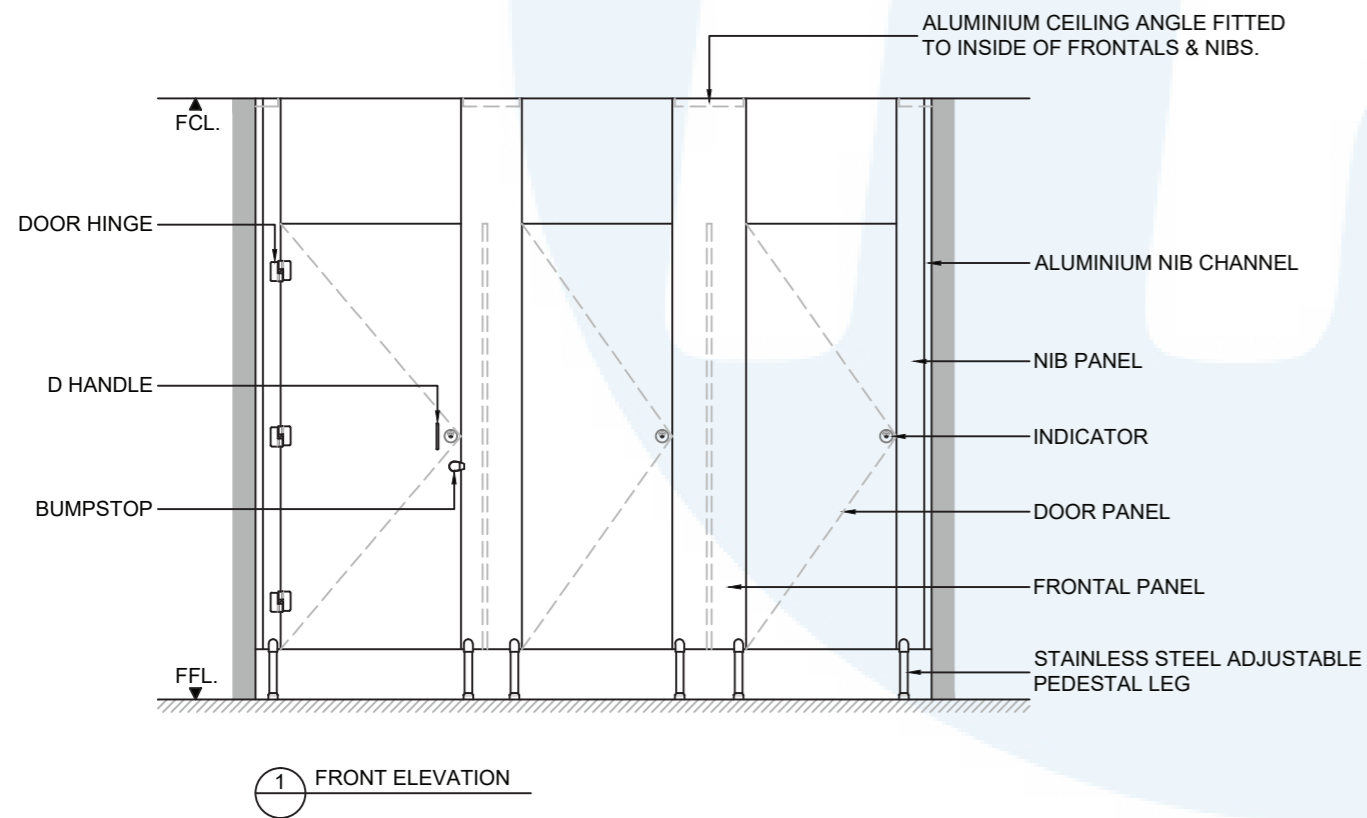

SYSTEM

TPI-PCa: PEDESTAL MOUNTED &

MATERIAL AVAILABILITY

- 13mm Compact Laminate
- 18mm Laminated MR MDF
- 18mm Timber Veneer
- 32mm Laminated MR MDF w/ 18mm Divisions
- 32mm Timber Veneer w/ 18mm Divisions

NOTES:

ALL FIXINGS SCREWS ARE 304 GRADE STAINLESS STEEL

NOT TO SCALE

ALL DIMENSIONS ARE IN MILLIMETRES.
FIGURED DIMENSIONS ARE NOMINAL ONLY. DO NOT SCALE OFF DRAWING. THIS DESIGN IS COPYRIGHT AND MAY NOT BE USED WITHOUT THE WRITTEN PERMISSION OF THE DESIGNER

DRAWING

TPI-PCa DETAILED DESIGN

ISSUE / REVISION: 02

DWG NO.

TPI-PCa

DATE DRAWN 10.5.16

DRAWN BY PB

APPROVED BY:

MGS