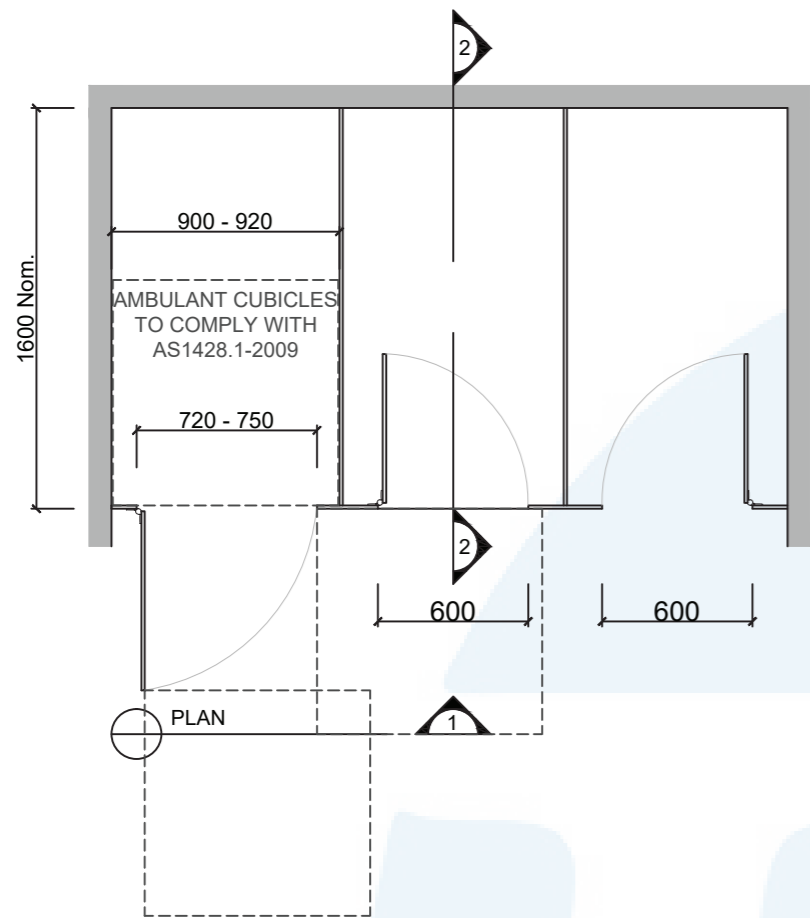

GRID CEILINGS MUST BE CHANNEL FIXED ONLY