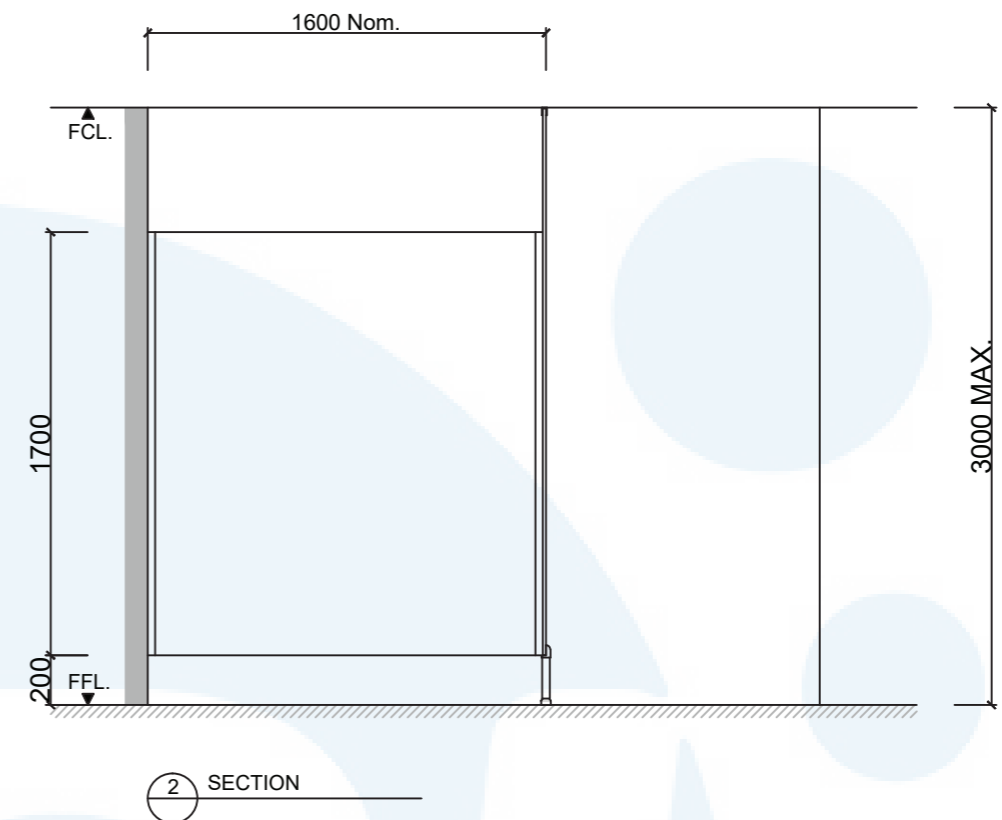

Additional Information

Standard Dimensions	Height: Up to 3000mm maximum Depth: 1600mm nominal Frontal: 200mm minimum (w) for structural integrity Doors: 1700mm (h) x 595mm (w) – 600mm opening Ambulant Doors: 1700 (h) x 720-750 (w) Floor Clearance: 200mm
Ceiling Fixing	PCa – Angle Fixed (fixings discreet) PCo – Continuous Channel (aluminium channel visible at ceiling joint)
Material Options	13mm Compact Laminate 18mm Decorated HMR P/Board 33mm Decorated HMR P/Board with 18mm divisions 18mm Timber Veneer 32mm Timber Veneer with 18mm divisions 12mm Laminated Acrylic (door only)
Pedestal Legs	Standard 200mm Stainless Steel leg (d 32mm) 100mm Aluminium leg (d 32mm) 200mm Slim-line Aluminium leg (d 24mm)
Privacy Edge (optional)	TPI's patented Modulux® Total Privacy Solution for the ultimate in cubicle privacy (available only on 13mm Compact Laminate).
Door Furniture	Metlam® Xcel series (standard) Metlam® Designer Series Black (optional) Novas Pinnacle (optional) Metlam® 300 (optional) Allgood Modric (optional 33mm board only)
Aluminium Profile	Square Clear Anodised Square Powdercoated

NOTES:

ALL FIXINGS SCREWS ARE 304 GRADE STAINLESS STEEL

NOT TO SCALE

ALL DIMENSIONS ARE IN MILLIMETRES. FIGURED DIMENSIONS ARE NOMINAL ONLY. DO NOT SCALE OFF DRAWING. THIS DESIGN IS COPYRIGHT AND MAY NOT BE USED WITHOUT THE WRITTEN PERMISSION OF THE DESIGNER

DRAWING

TPI-PCo DETAILED DESIGN

ISSUE / REVISION: 02
DWG NO.

TPI-PCo
DATE DRAWN 10.5.16
DRAWN BY PB

APPROVED BY:

MGS

GRID CEILINGS MUST BE CHANNEL FIXED ONLY