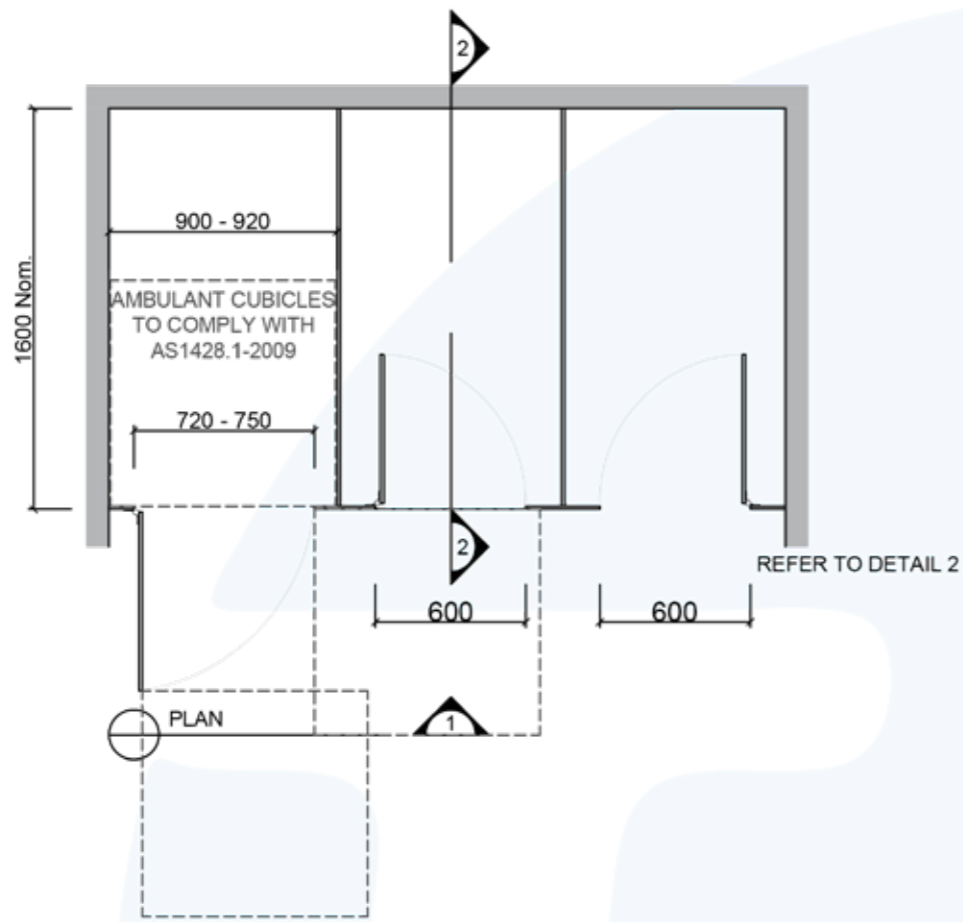

SYSTEM

TPI-PO: PEDESTAL MOUNTED & OVERHEAD BRACED

MATERIAL AVAILABILITY

- 13mm Compact Laminate
- 18mm Laminated MR MDF
- 18mm Timber Veneer
- 19mm Nuvox Saniboard
- 32mm Laminated MR MDF w/ 18mm Divisions
- 32mm Timber Veneer w/ 18mm Divisions

NOTES:

ALL FIXINGS SCREWS ARE 304 GRADE STAINLESS STEEL

NOT TO SCALE

ALL DIMENSIONS ARE IN MILLIMETRES. FIGURED DIMENSIONS ARE NOMINAL ONLY. DO NOT SCALE OFF DRAWING. THIS DESIGN IS COPYRIGHT AND MAY NOT BE USED WITHOUT THE WRITTEN PERMISSION OF THE DESIGNER

DRAWING

TPI-PO DESIGN

ISSUE / REVISION: 02

DWG NO.

TPI-PO

DATE DRAWN 10.5.16

DRAWN BY PB

APPROVED BY:

MGS