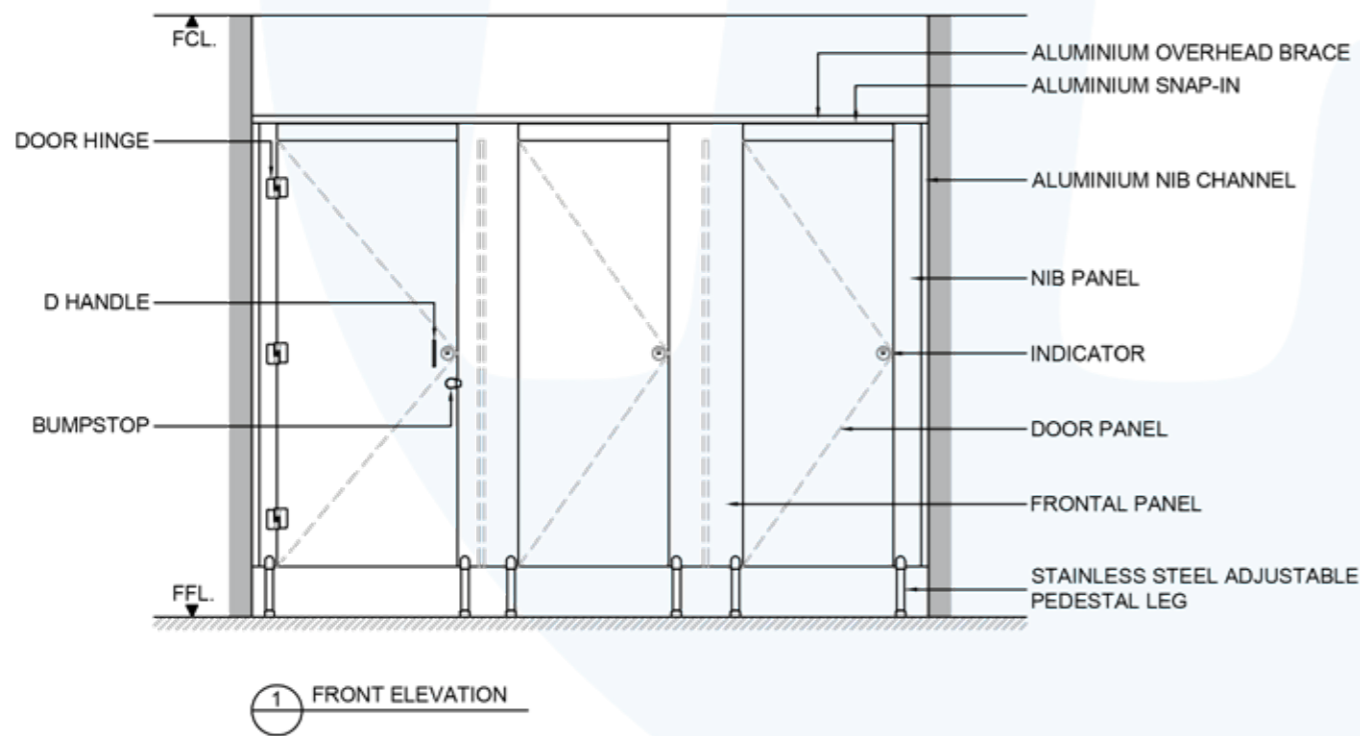

SYSTEM

TPI-PO: PEDESTAL MOUNTED & OVERHEAD BRACED

MATERIAL AVAILABILITY

- 13mm Compact Laminate
- 18mm Laminated MR MDF
- 18mm Timber Veneer
- 19mm Nuvox Saniboard
- 32mm Laminated MR MDF w/ 18mm Divisions
- 32mm Timber Veneer w/ 18mm Divisions

NOTES:

ALL FIXINGS SCREWS ARE 304 GRADE STAINLESS STEEL

NOT TO SCALE

ALL DIMENSIONS ARE IN MILLIMETRES. FIGURED DIMENSIONS ARE NOMINAL ONLY. DO NOT SCALE OFF DRAWING. THIS DESIGN IS COPYRIGHT AND MAY NOT BE USED WITHOUT THE WRITTEN PERMISSION OF THE DESIGNER

DRAWING

TPI-PO DESIGN

ISSUE / REVISION: 02

DWG NO.

TPI-PO

DATE DRAWN 10.5.16

DRAWN BY PB

APPROVED BY:

MGS