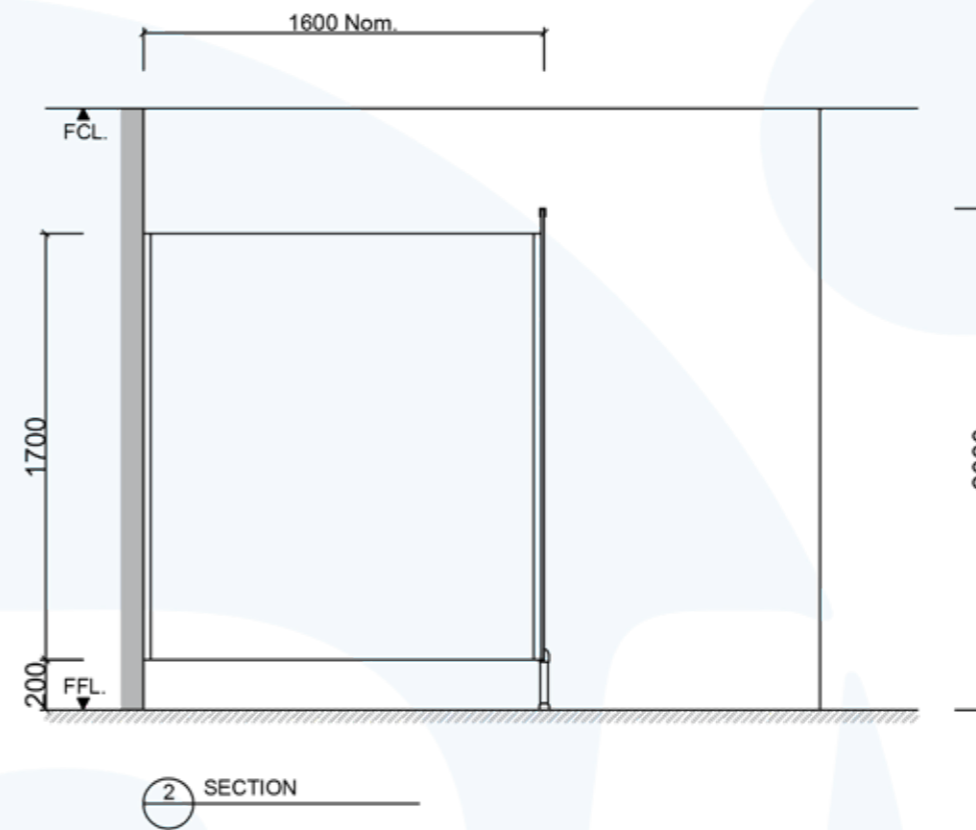

SYSTEM

TPI-PO: PEDESTAL MOUNTED & OVERHEAD BRACED

MATERIAL AVAILABILITY

- 13mm Compact Laminate
- 18mm Laminated MR MDF
- 18mm Timber Veneer
- 19mm Nuvox Saniboard
- 32mm Laminated MR MDF w/ 18mm Divisions
- 32mm Timber Veneer w/ 18mm Divisions

NOTES:

ALL FIXINGS SCREWS ARE 304 GRADE STAINLESS STEEL

NOT TO SCALE

ALL DIMENSIONS ARE IN MILLIMETRES. FIGURED DIMENSIONS ARE NOMINAL ONLY. DO NOT SCALE OFF DRAWING. THIS DESIGN IS COPYRIGHT AND MAY NOT BE USED WITHOUT THE WRITTEN PERMISSION OF THE DESIGNER

DRAWING

TPI-PO DESIGN

ISSUE / REVISION: 02

DWG NO.

TPI-PO

DATE DRAWN 10.5.16

DRAWN BY PB

APPROVED BY:

MGS